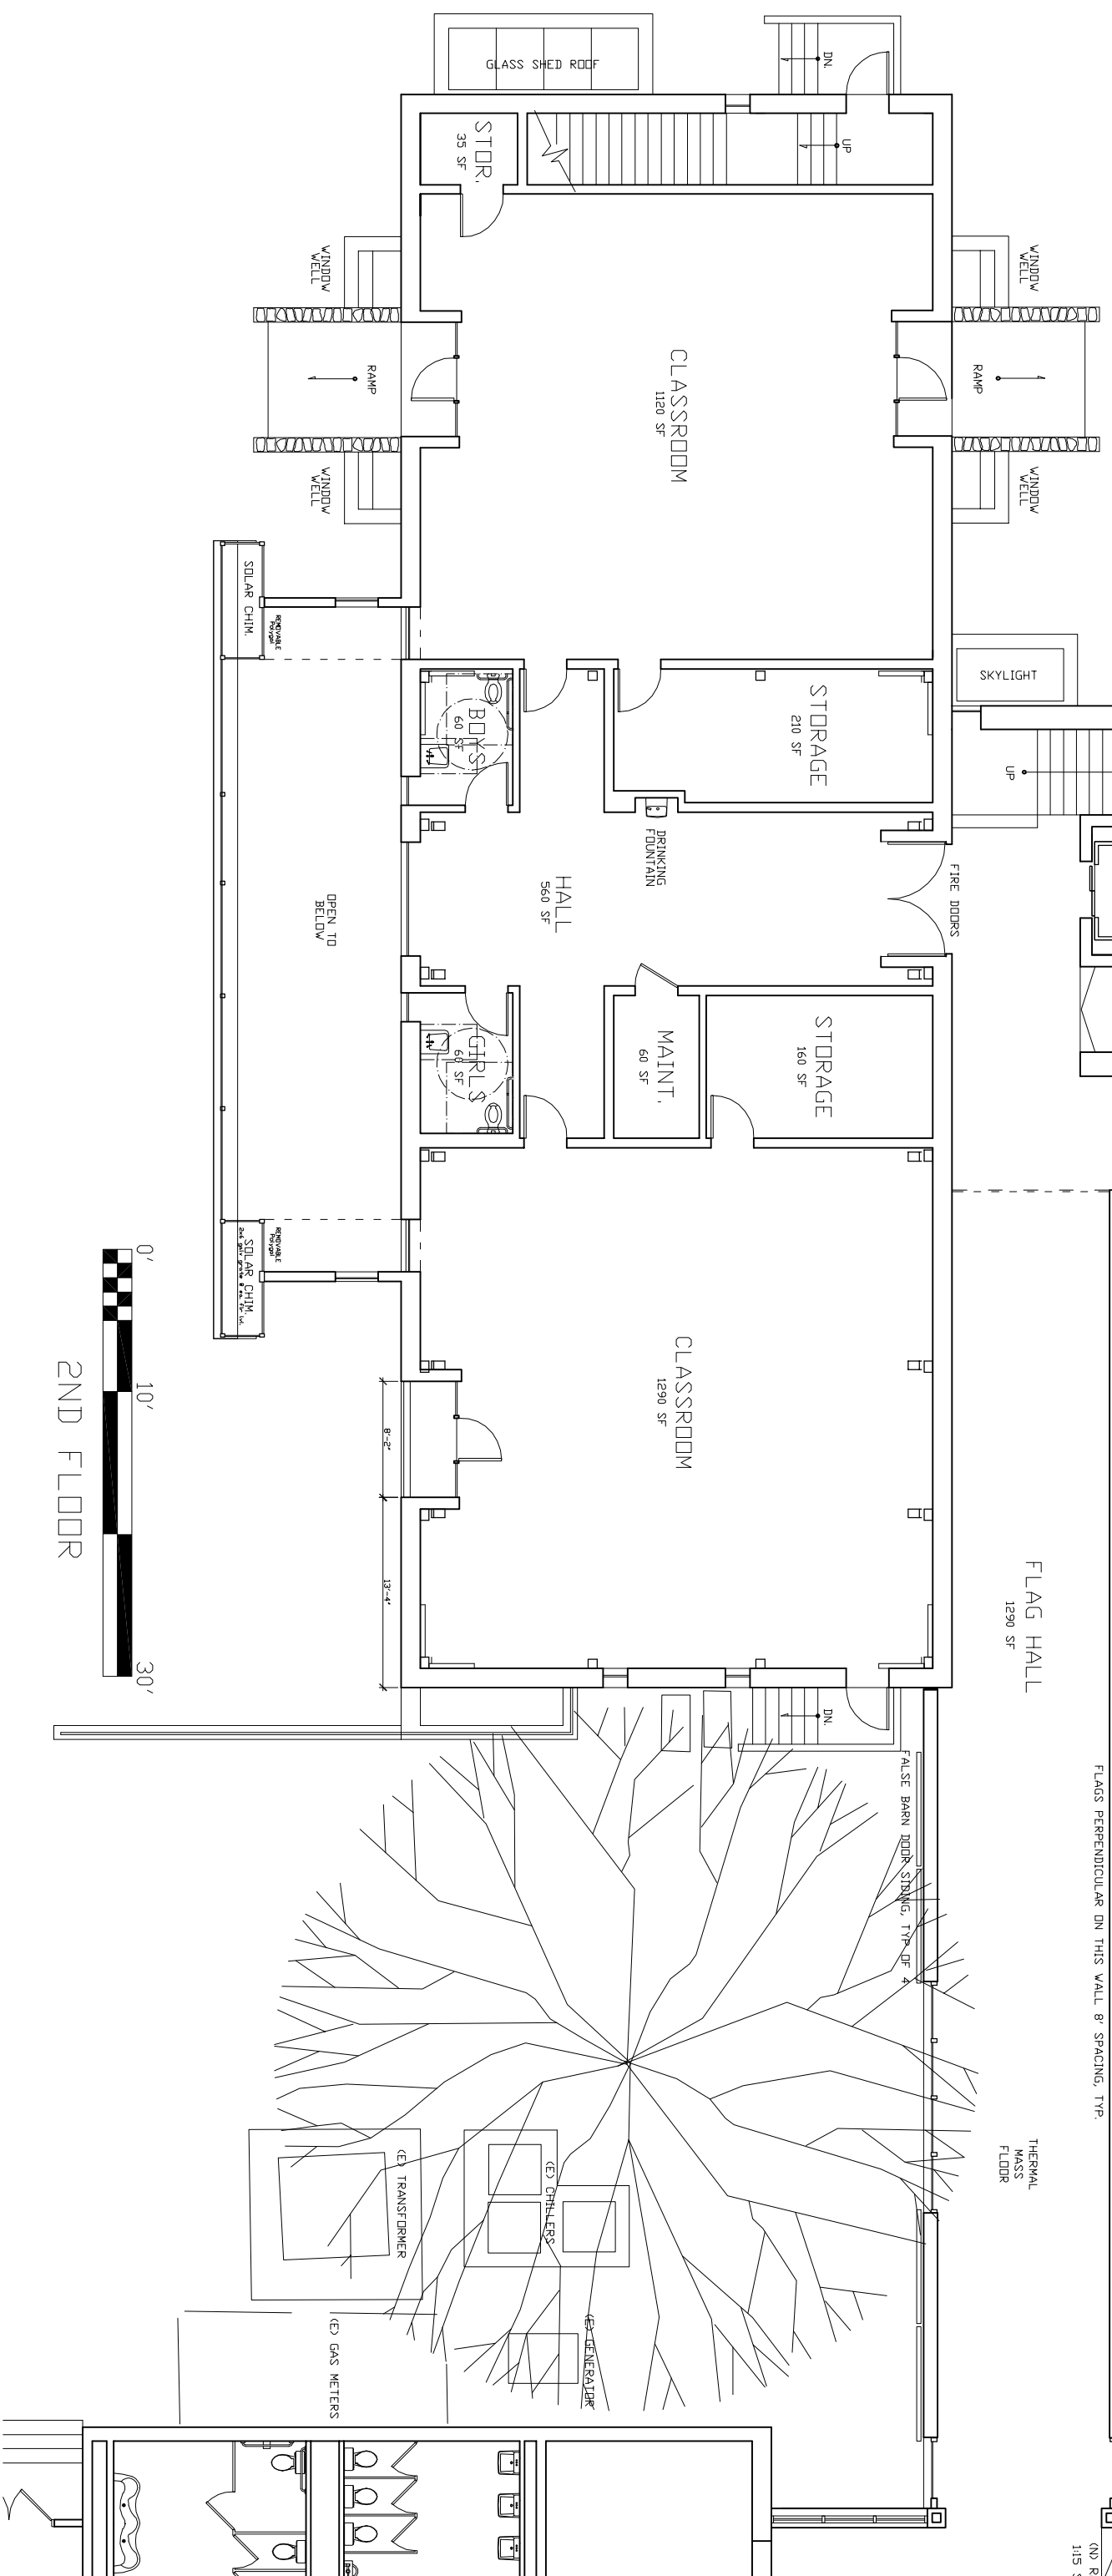

FLAG HALL
1290 SF

THERMAL
MASS
FLOOR

FALSE BARN DOOR STRING, TYP, DF 4

97'-8"

(ND) RAI
115 SL

CLASSROOM
1120 SF

CLASSROOM
1290 SF

STORAGE
210 SF

STORAGE
160 SF

HALL
560 SF

MAINT.
60 SF

STOR.
35 SF

BOYS
60 SF

GIRLS
60 SF

DRINKING
FOUNTAIN

OPEN TO
BELOW

10'

30'

2ND FLOOR